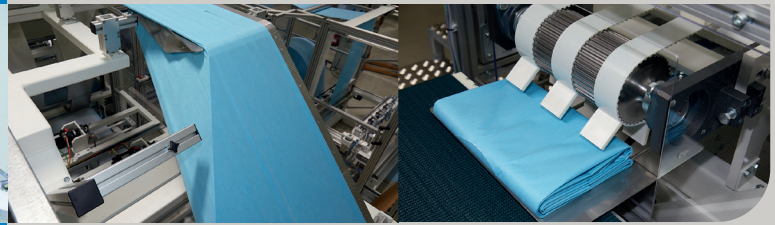

Customized solutions
for complex products

**ROLL
OUT
YOUR
IDEAS!**

**Fully-Automated Patient
Warming Blanket
Production Line**

MADE IN GERMANY

www.gfm-spezialmaschinenbau.de

Broad variety of blanket types e.g.

Features:

- Turnkey solution
- One plant for a wide range of blankets and dimensions
- From the raw material rolls to the finished packed product
- High flexibility for future expansion of the investment due to modular machine concept
- Low set-up times thanks to simplified operation and automation options
- Ergonomic machine operation
- Best energy efficiency due to state-of-the-art hardware
- Remote access for quick online support
- Broad range of after-sales services